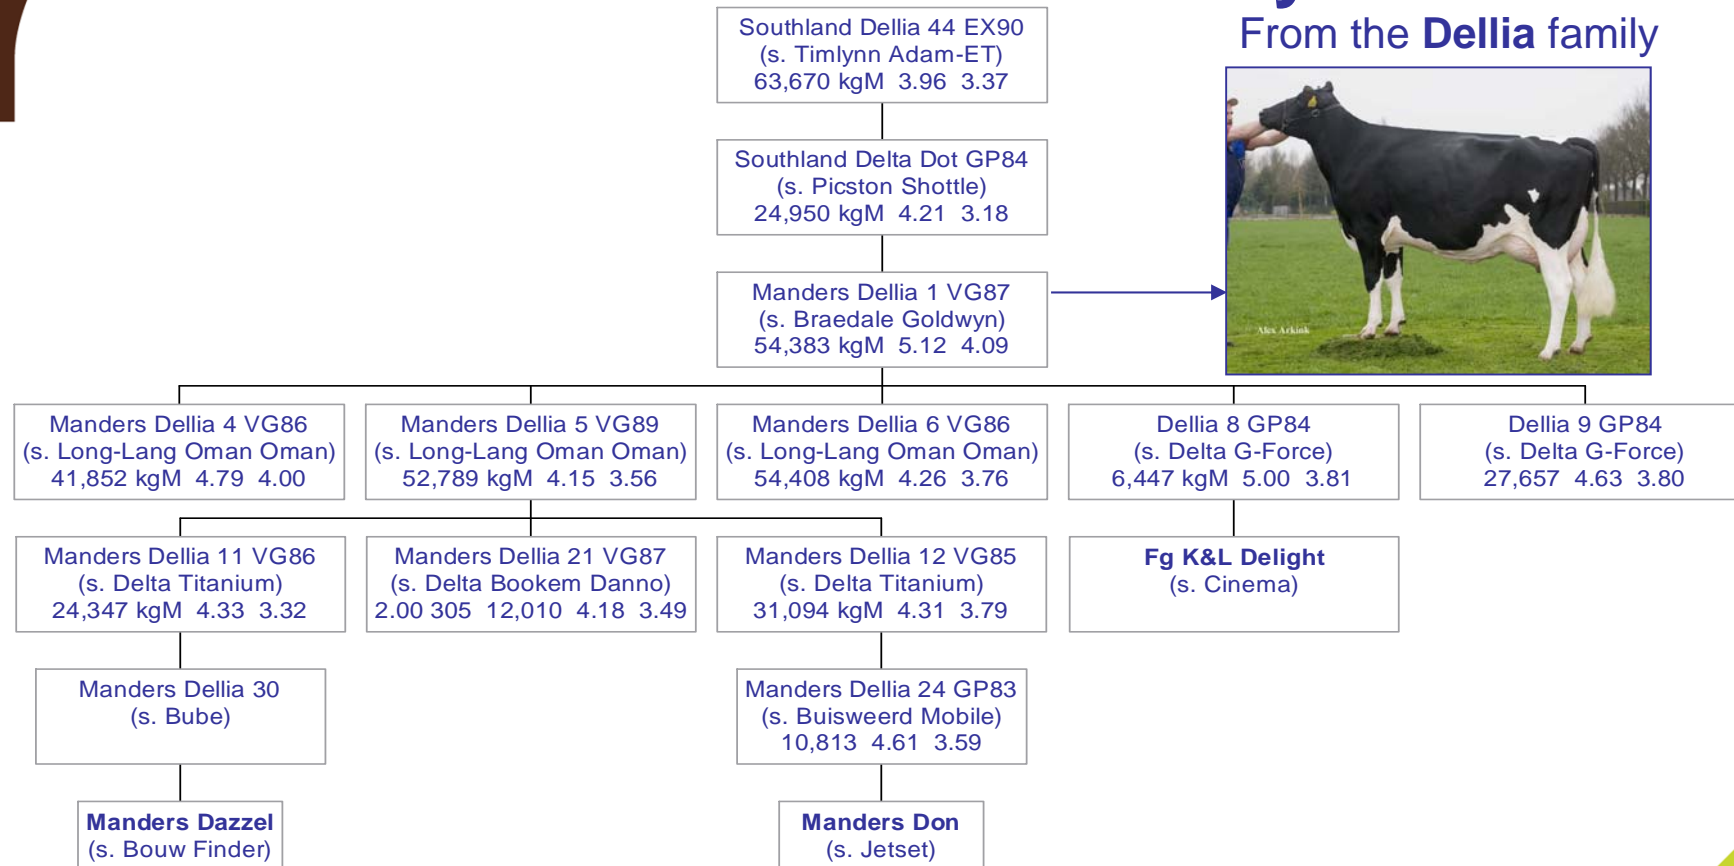

Cow family of Dazzel

From the **Dellia** family

Southland Dellia 44 EX90
(s. Timlynn Adam-ET)
63,670 kgM 3.96 3.37

Southland Delta Dot GP84
(s. Picston Shottle)
24,950 kgM 4.21 3.18

Manders Dellia 1 VG87
(s. Braedale Goldwyn)
54,383 kgM 5.12 4.09

Manders Dellia 5 VG89
(s. Long-Lang Oman Oman)
52,789 kgM 4.15 3.56

Manders Dellia 11 VG86
(s. Delta Titanium)
24,347 kgM 4.33 3.32

Manders Dellia 30
(s. Bube)

Manders Dazzel
(s. Bouw Finder)

Cow family of Dazzel

From the **Dellia** family

Manders Dellia 4

Manders Dellia 5

Manders Dellia 8

Manders Dellia 9