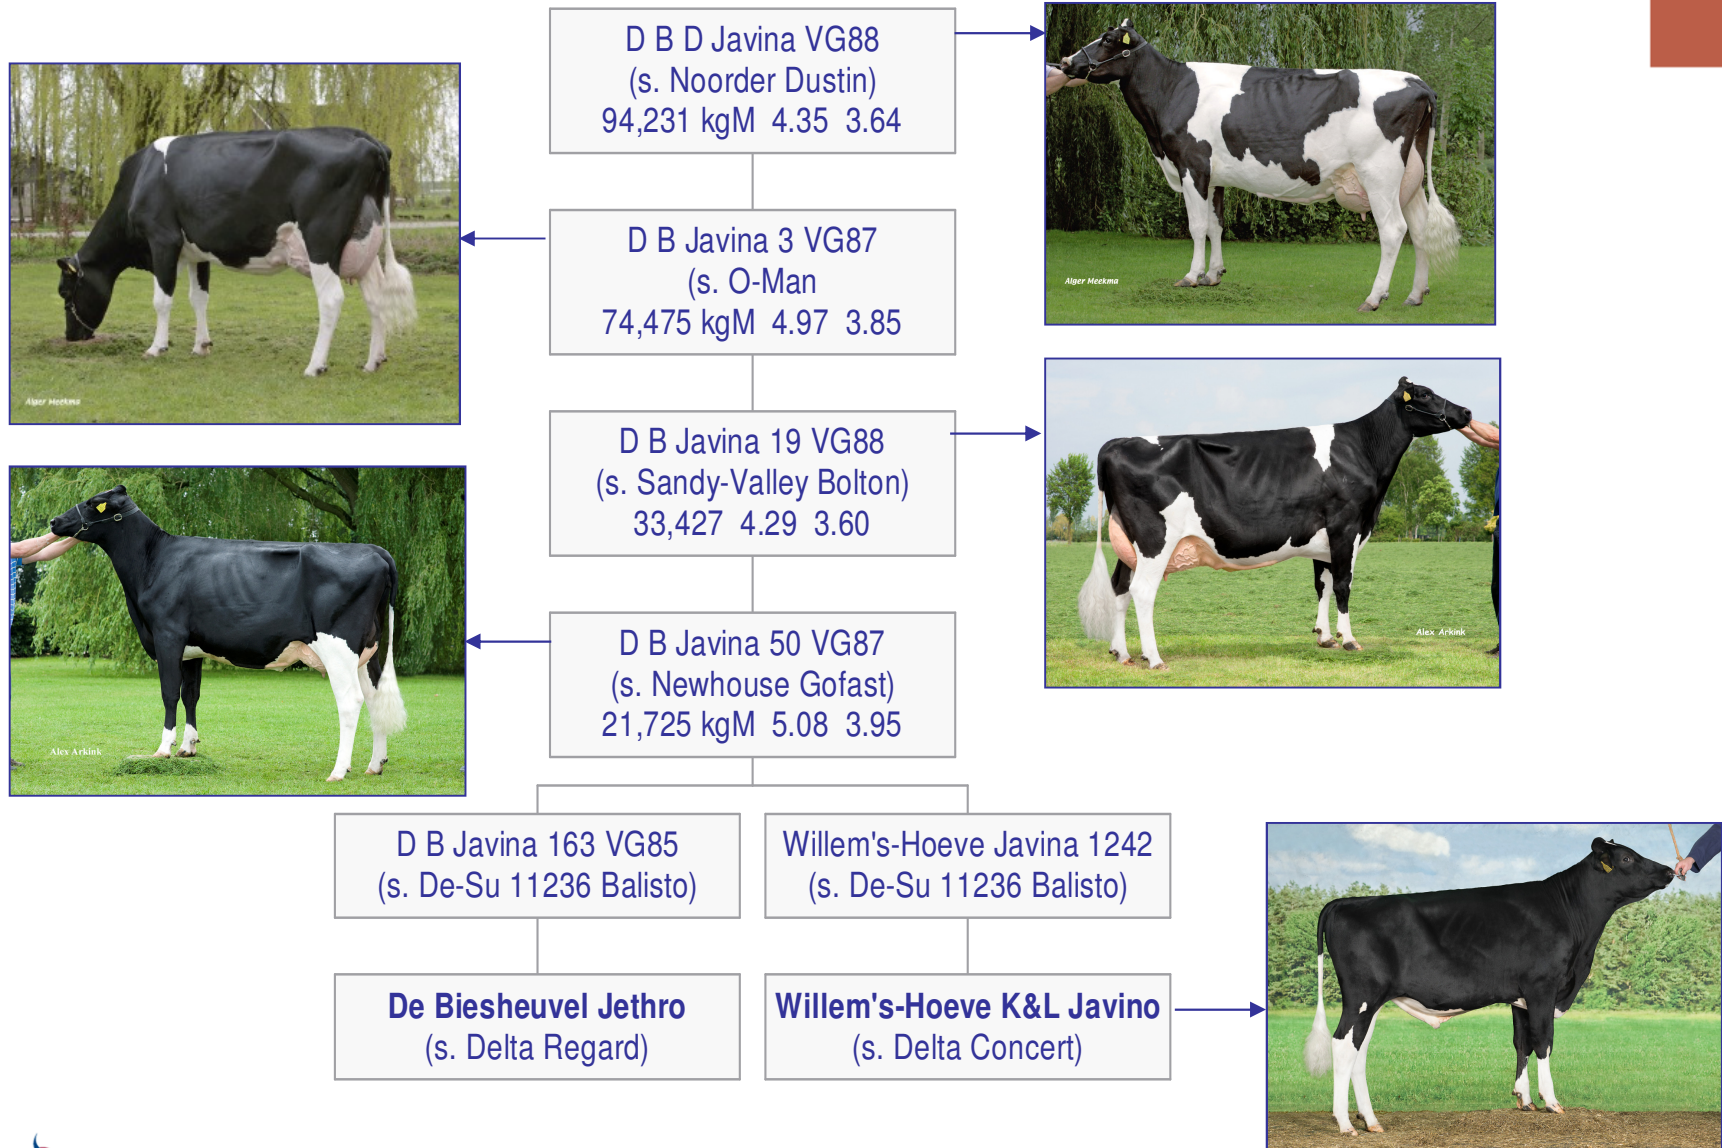

# Cow family of Javino

From the **Javina / Faith** family

# Cow family of Javino

## From the Javina / Faith family

Plushanski Chief Faith EX94  
(s. Pawnee Farm Arlinda Chief)