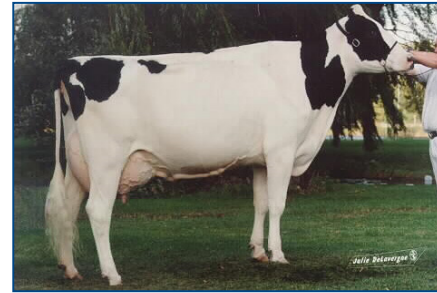

Cow family of Langley

From the Laurie Sheik Family

Cow family of Langley

From the Laurie Sheik Family

Comestar Laurie Sheik VG88
(s. A Puget Sound Sheik)

Comestar Lausan Black VG87
(s. To-Mar Blackstar)

Comestar Leader
(s. To-Mar Blackstar)