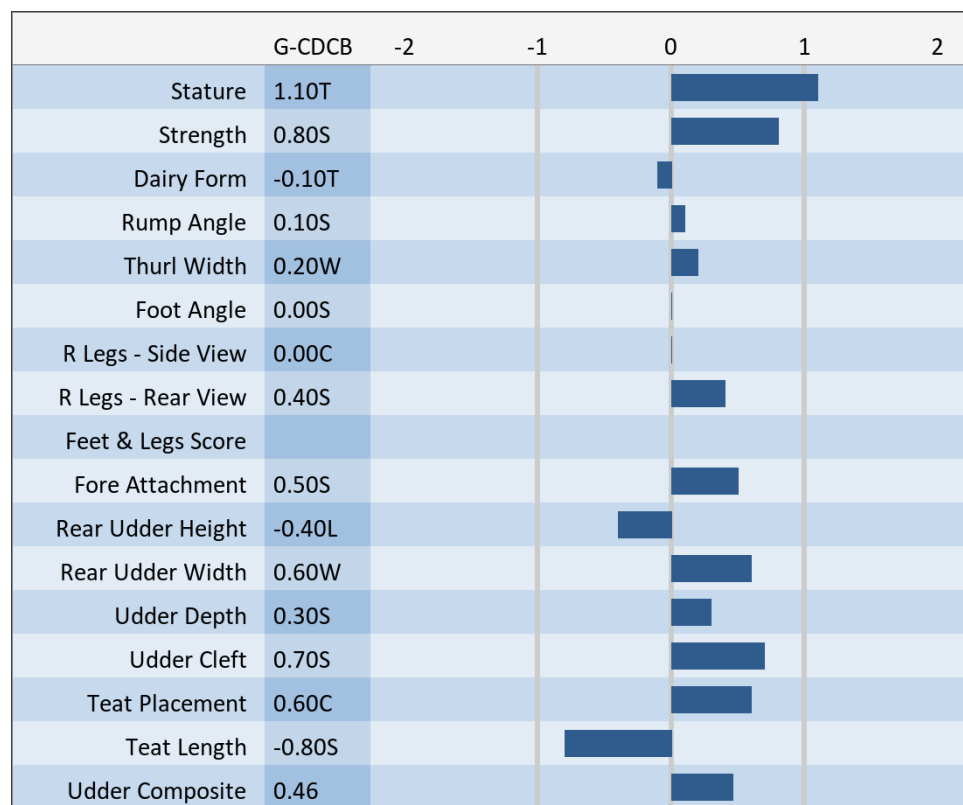

BULLS

[« RETURN TO BULLS LIST](#)

54BS536 Switzer Tals Desi

DELPHI ET *TM

68154441 aAa: 135 Beta Cas: A1A2 Kappa Casein: BB

Born: 8/9/2013

Proven Sires

DESI x DRIVER x DALTON

04/2019 G-CDCB PERFORMANCE			
MILK +854	FAT +31 / -0.02%	PROTEIN +29 / 0.00%	PPR 118
PROD. 81%R 23 DTRS/17 HRDS TYPE 76%R			
PL +2.1	UDC +0.46	SCS 2.90	TYPE +0.80
Milking Speed 105		Conception (SCR) N/A	
Cow Livability -1.0			
CE 5%	NM\$ \$281	DPR +0.6	MOB +0.1

MATING GUIDE	
+ Rear Udder Width	
+ Size & Strength	
+ Udder Cleft & Depth	
+ Teat Placement	
Rear Legs- Some Set & Rump Angle- Level	

Sire: Switzer Tals Brkngs Desi ET *TM
Dam: Switzer Tals Drivr Delora "VG-86 VG-85 MS"
 3-04 365d 2x 25490 4.5 1148 3.6 905
MGS: Hilltop Acres H Driver ET *TM *(D)
MGD: Switzer Tals Dltn Delisa "VG-89 VG-88 MS"
 Lifetime: 1,865d 139,980m 5,711f 4,731p