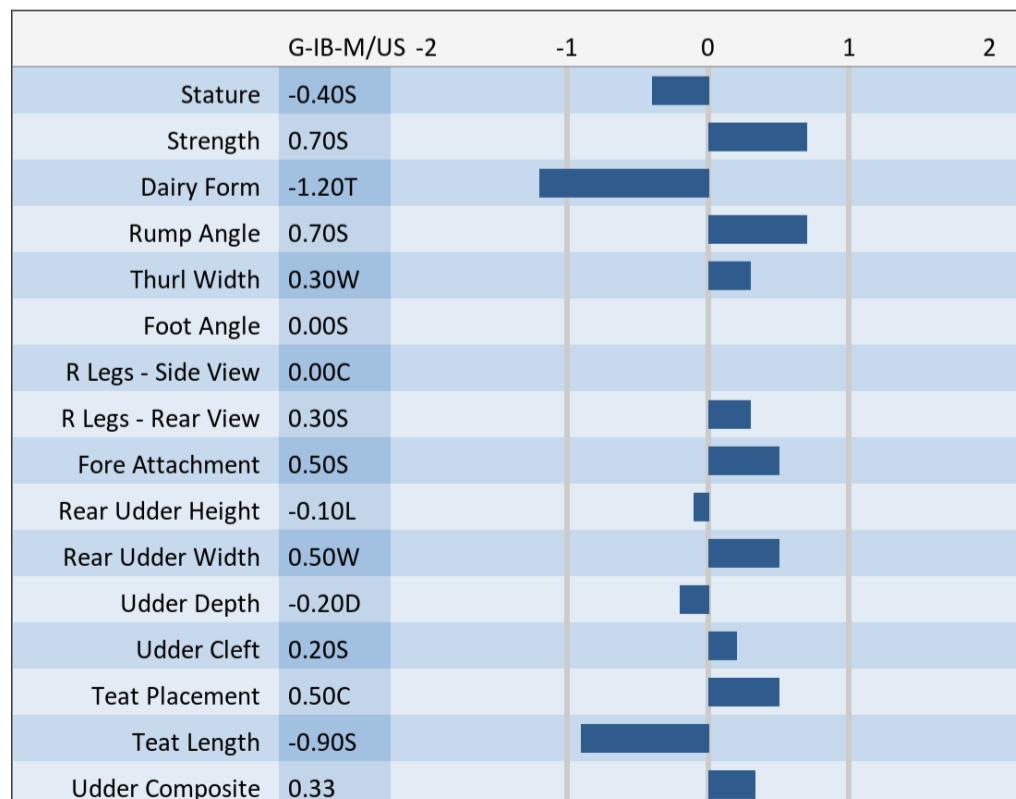

BULLS

[« RETURN TO BULLS LIST](#)

54BS438 R N R Payoff

BROOKINGS ET *TM

198772 aAa: 642513 Beta Cas: A1A1 Kappa Casein: AB

Born: 3/2/2006

Proven Sires

#1 SCR

PAYOFF x DENMARK x PROPHET

04/2020 G-IB-M/US PERFORMANCE			
MILK -20	FAT +10 / +0.05%	PROTEIN +14 / +0.06%	PPR 56
PROD. 99%R 7604 DTRS/3434 HRDS TYPE 99%R			
PL -0.1	UDC +0.33	SCS 2.85	TYPE +0.20
Milking Speed 101		Conception (SCR) 3.5	
Cow Livability -0.2			
CE 3.8%	NM\$ \$132	DPR +1.0	MOB +0.1

MATING GUIDE	
+ Fore Udder	
+ Udder Depth	
+ Rear Udder Height & Width	
+ Strength	
Rear Legs- Ideal & Rump Angle- Slope	

Sire: Triangle Acres PO Payoff ET
Dam: R N R Denmark Brooke "3E-94"
 4-05 365d 2x 35,440 4.0 1,400 3.4 1,125
 Nominated All-American 2003
MGS: R Hart TC Denmark ET
MGD: R N R Prophet Brandy "EX-90"
 4-02 365d 2x 25,430 4.3 1,086 3.4 838