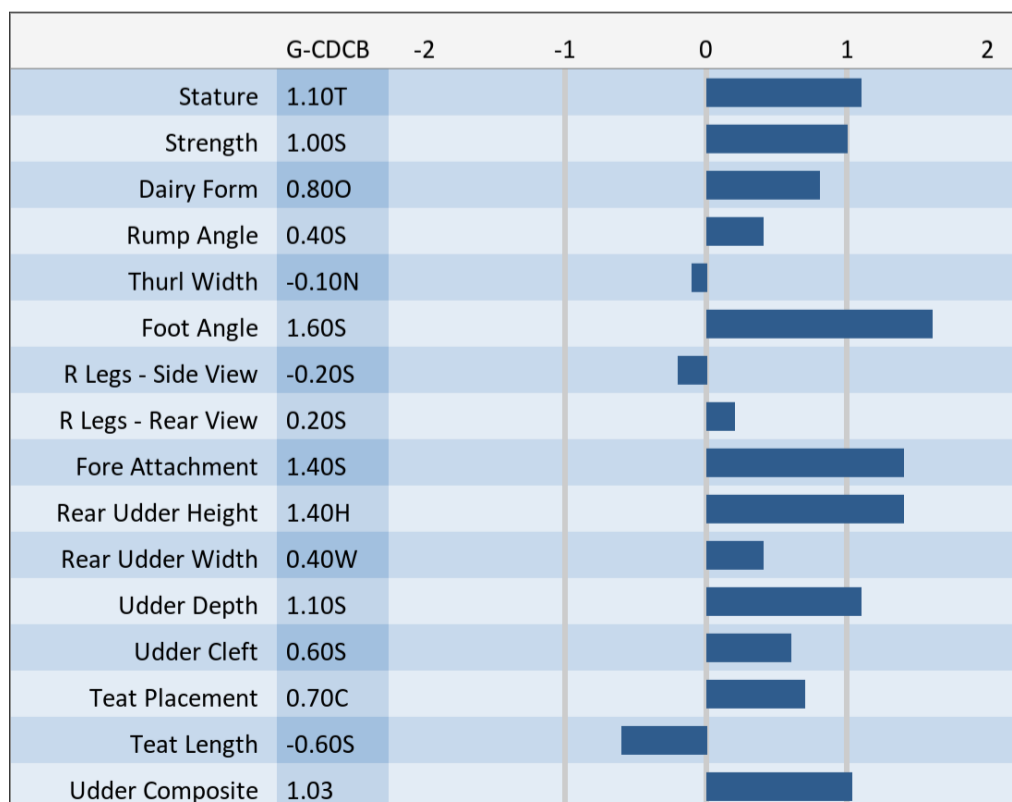

BULLS

[« RETURN TO BULLS LIST](#)

54BS558 Hilltop Acres B

DAREDEVIL ET *TM

840003012559129 aAa: 261 Beta Cas: A2A2 Kappa Casein: BB

Born: 6/2/2015

Proven Sires

Preferred Sex

#1 TYPE

BRADY x BOSEPHUS x GLENN

04/2020 G-CDCB PERFORMANCE			
MILK +469	FAT -4 / -0.10%	PROTEIN +11 / -0.02%	PPR 8
PROD. 93%R 147 DTRS/78 HRDS TYPE 88%R			
PL -1.6	UDC +1.03	SCS 3.22	TYPE +1.00
Milking Speed 101		Conception (SCR) -1.4	
Cow Livability -2.2			
CE 5.2%	NM\$ -\$38	DPR -2.0	MOB +0.2

MATING GUIDE	
+ Fore Udder	
+ Rear Udder Height & Width	
+ Size & Dairy Strength	
+ Udder Depth & Cleft	
Rear Legs- Straight & Rump Angle- Slope	

Sire: Shiloh Jackson Brady ET *TM
Dam: Hilltop Acres Bose Dixiland ET "EX-90 EX-91MS"
 4-05 281d 3x 36,407 4.7 1,704 3.5 1,262
MGS: JoBo Wonder Bosephus ET *TM
MGD: Hilltop Acres Gln Dignity ET "EX-90"
 4-02 305d 3x 30,960 4.6 1,435 3.6 1,121