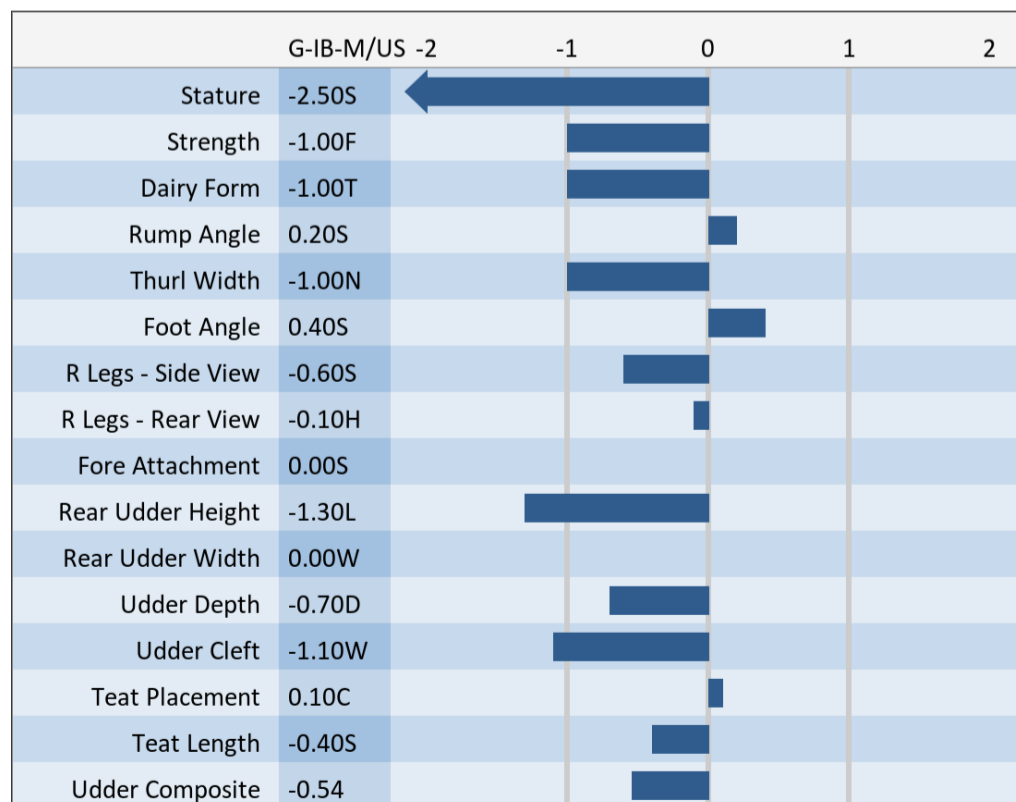

BULLS

[« RETURN TO BULLS LIST](#)

54BS544 Switzer Tals Pyssli

DARIO ET *TM

68156800 aAa: 435 Beta Cas: A1A2 Kappa Casein: BB

Born: 1/7/2014

Proven Sires

#1 NM\$, #1 PL, #2 PPR, #1 PROFIT
PAYSSLi x ALIBABA x JOLT

04/2020 G-IB-M/US PERFORMANCE			
MILK +1169	FAT +40 / -0.03%	PROTEIN +45 / +0.02%	PPR 171
PROD. 94%R 312 DTRS/120 HRDS TYPE 87%R			
PL +5.0	UDC -0.54	SCS 2.78	TYPE -0.70
Milking Speed 98		Conception (SCR) N/A	
Cow Livability +1.4			
CE 5.1%	NM\$ \$486	DPR +1.6	MOB 0.0

MATING GUIDE	
+ Teat Placement & Size	- Rump Width
+ Foot Angle	
+ Fore Udder	
Rear Legs- Straight & Rump Angle- Slope	

Sire: Payssli ET
Dam: Switzer Tals Alibaba Davos "VG-86 VG-86 MS"
 3-04 365d 2x 30200 4.8 1458 3.5 1054
MGS: Scharz BS Presidnt Alibaba *TM
MGD: Switzer Tals Jolt Delani "3E-90 EX-90 MS"
 Lifetime: 2,894d 252,880m 9,921f 7,932p