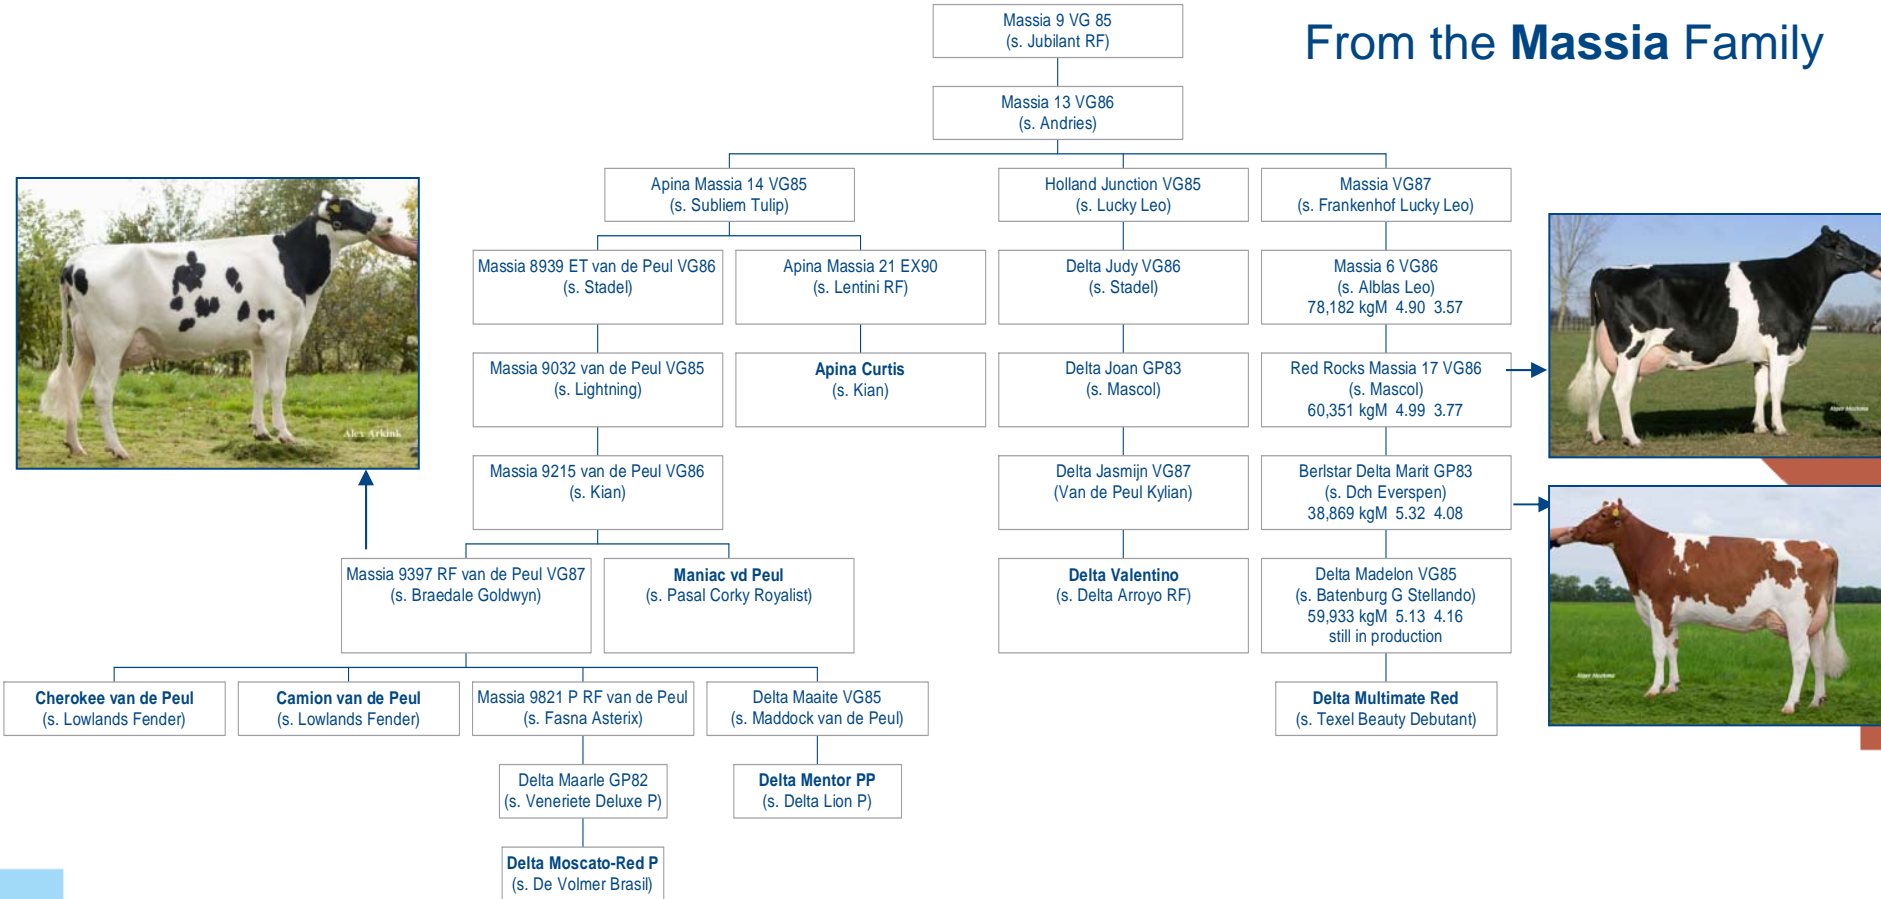

Cow family of Multimate

From the **Massia** Family

Cow family of Multimate

From the Massia Family

Cherokee

Moscato Red P

Mentor PP

Curtis