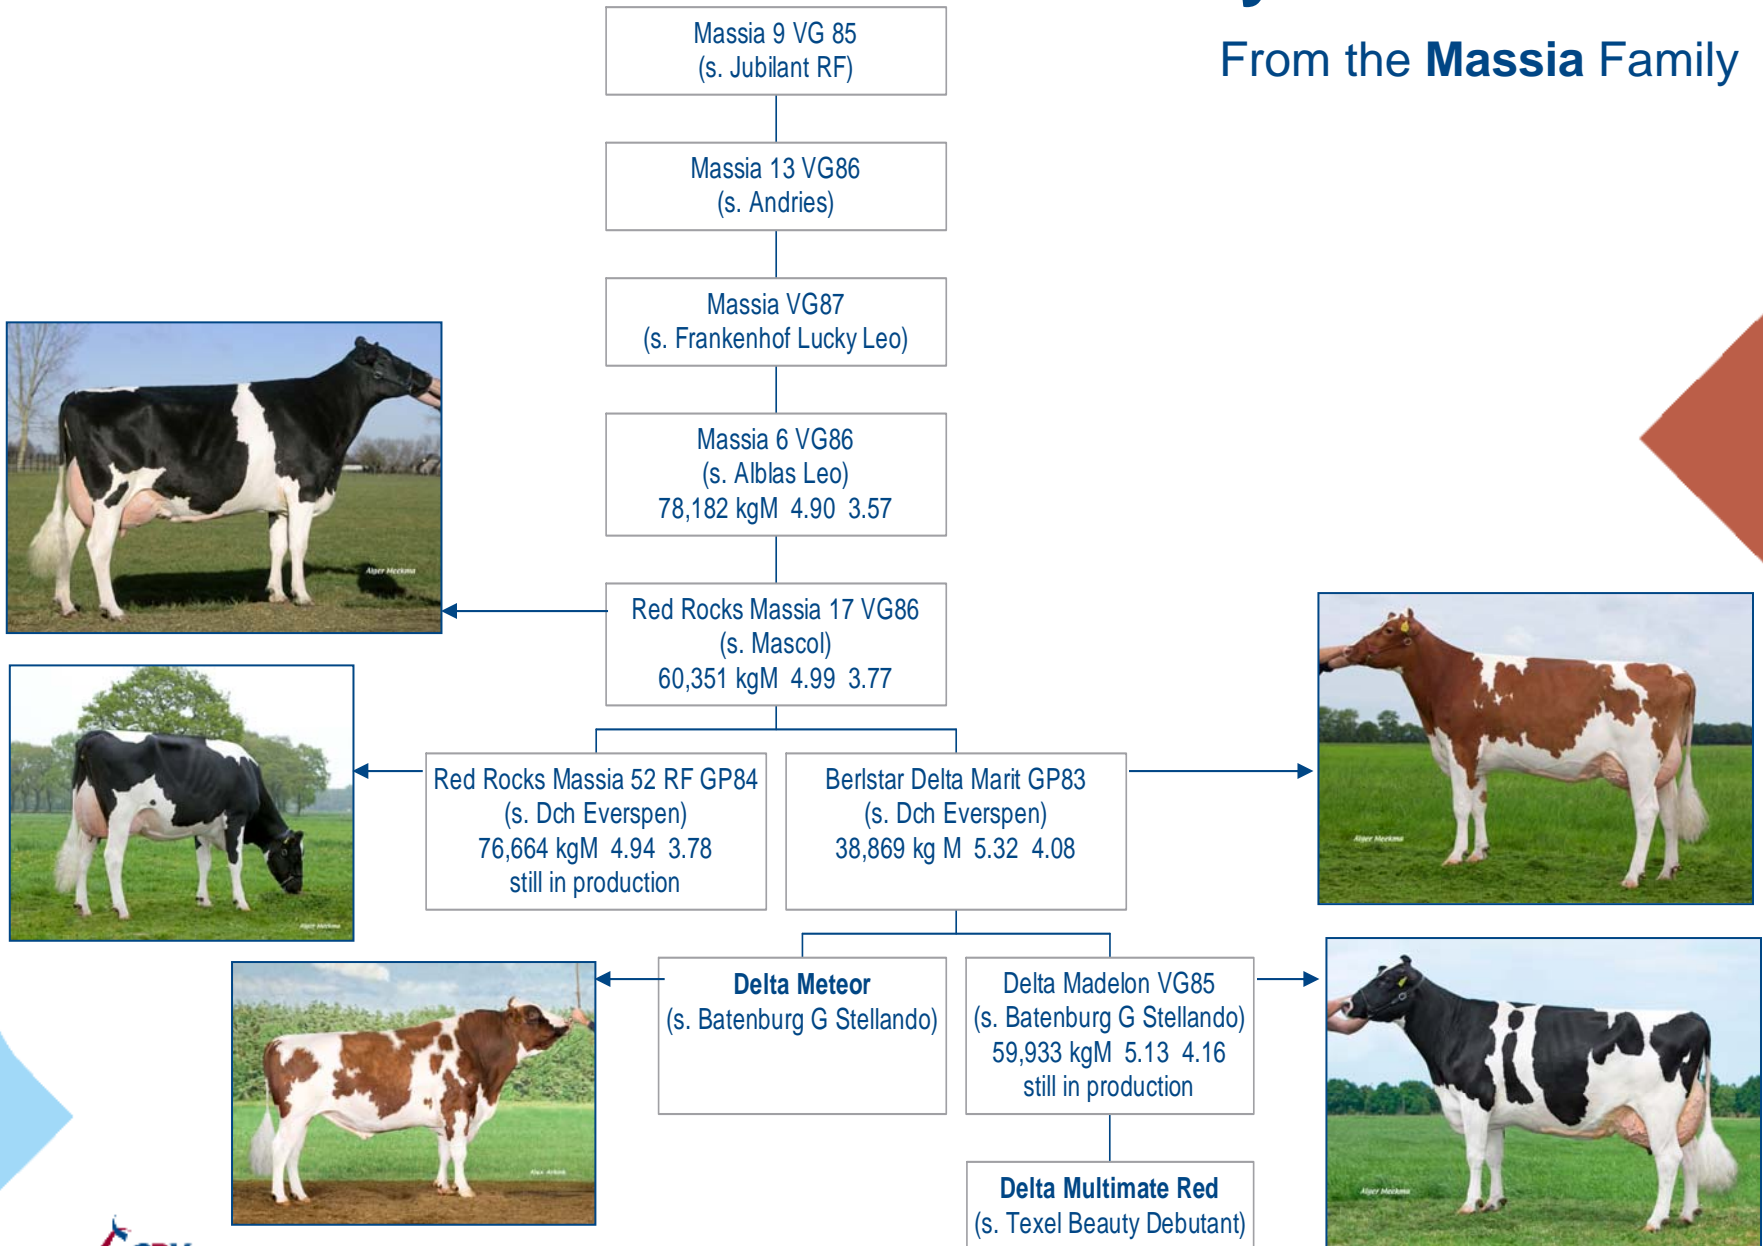

Cow family of Multimate

From the **Massia** Family

Cow family of Multimate

From the Massia Family

Cherokee

Moscato Red P

Mentor PP

Curtis