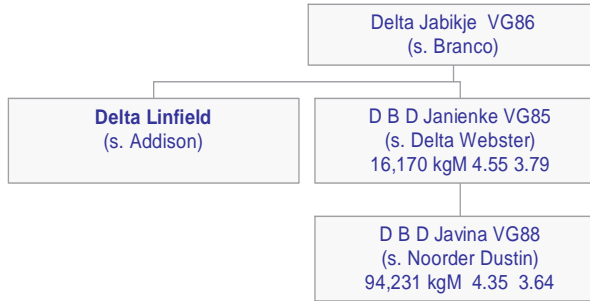

Cow family of Janick

From the Javina / Faith family

Delta Janick
(s. Delta Jupiter)