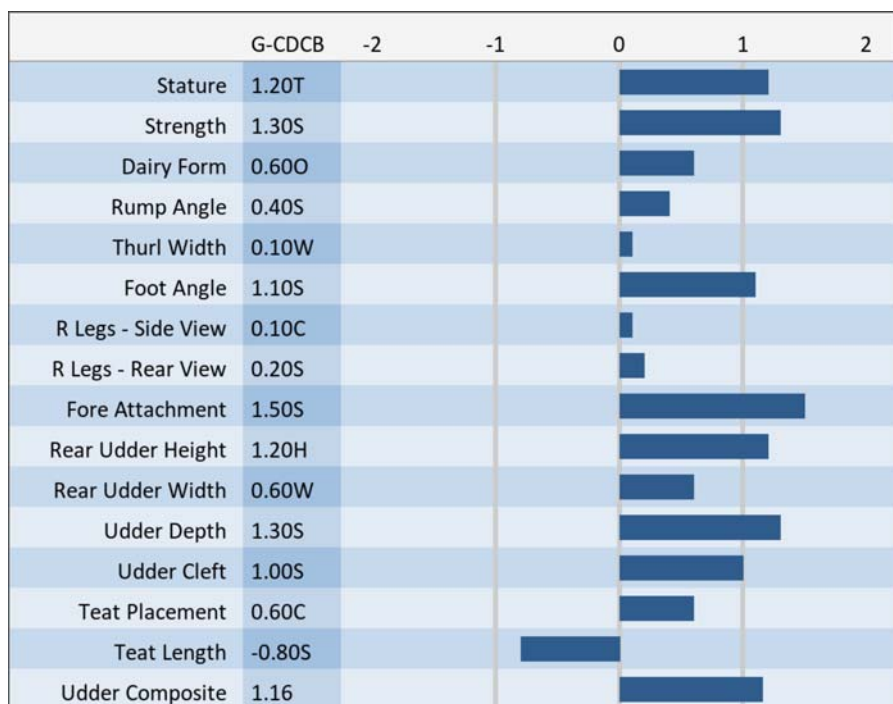

54BS558 Hilltop Acres B DAREDEVIL ET *TM

840003012559129 aAa: 261 Beta Cas: A2A2 Kappa Casein: BB
Born: 6/2/2015

Proven Sires, Preferred Sex
#1 TYPE
BRADY x BOSEPHUS x GLENN

08/2020 G-CDCB PERFORMANCE			
MILK +235	FAT -18 / -0.12%	PROTEIN +2 / -0.03%	PPR -37
PROD. 95%R 260 DTRS/134 HRDS TYPE 90%R			
PL -2.7	UDC +1.16	SCS 3.24	TYPE +1.00
Milking Speed 100		Conception (SCR) -1.6	
Cow Livability -3.0			
CE 2.9%	NM\$ -\$173	DPR -2.6	MOB +0.3

MATING GUIDE	
+ Fore Udder + Rear Udder Height & Width + Size & Dairy Strength + Udder Depth & Cleft	
Rear Legs- Straight & Rump Angle- Slope	

Sire: Shiloh Jackson Brady ET *TM
Dam: Hilltop Acres Bose Dixiland ET "EX-90 EX-91MS"
4-05 281d 3x 36,407 4.7 1,704 3.5 1,262
MGS: JoBo Wonder Bosephus ET *TM
MGD: Hilltop Acres Gln Dignity ET "EX-90"
4-02 305d 3x 30,960 4.6 1,435 3.6 1,121