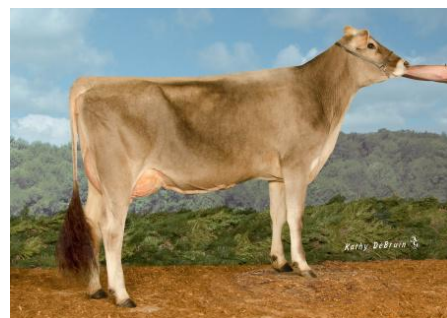

Double W DD Connee
1st Milking Yearling Southwest National Show 2019
Owned by V Lane Farms, OK

NEW GENERATION GENETICS
www.brownswiss.com
(920) 568-0554
E-mail: info@brownswiss.com