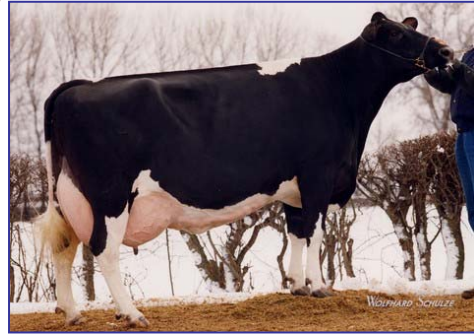

# Cow family of Builder P

From the **Mabel** family

Mabel VG88  
(s. To-Mar Blackstar)

Mabella 13 VG88  
(s. Norriela Cleitus Luke)

Maracuja VG85  
(s. Raimon)

Wulfstock Mabelpoll P VG87  
(s. Burket Falls Polled Plus)