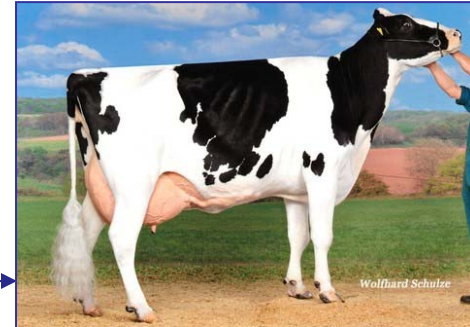

Mabel VG88
(s. To-Mar Blackstar)

Mabella 13 VG88
(s. Norriela Cleitus Luke)

Maracuja VG85
(s. Raimon)

Wulfstock Mabelpoll P VG87
(s. Burket Falls Polled Plus)

Shb Mrs Poll-P RDC VG86
(s. Mr. Sam)

Kns Miss Epic
(s. Generations Epic)

Kns Miss Bali P VG86
(s. De-Su 11236 Balisto)
23,331 kgM 5.35 3.89

Kns Miss Balista GP84
(s. De-Su 11236 Balisto)

Massey Pp RF GP84
(s. View-Home Powerball-P)
28,868 kgM 3.86 3.66
still in production

Delta Builder P
(s. Weelder Esperanto)