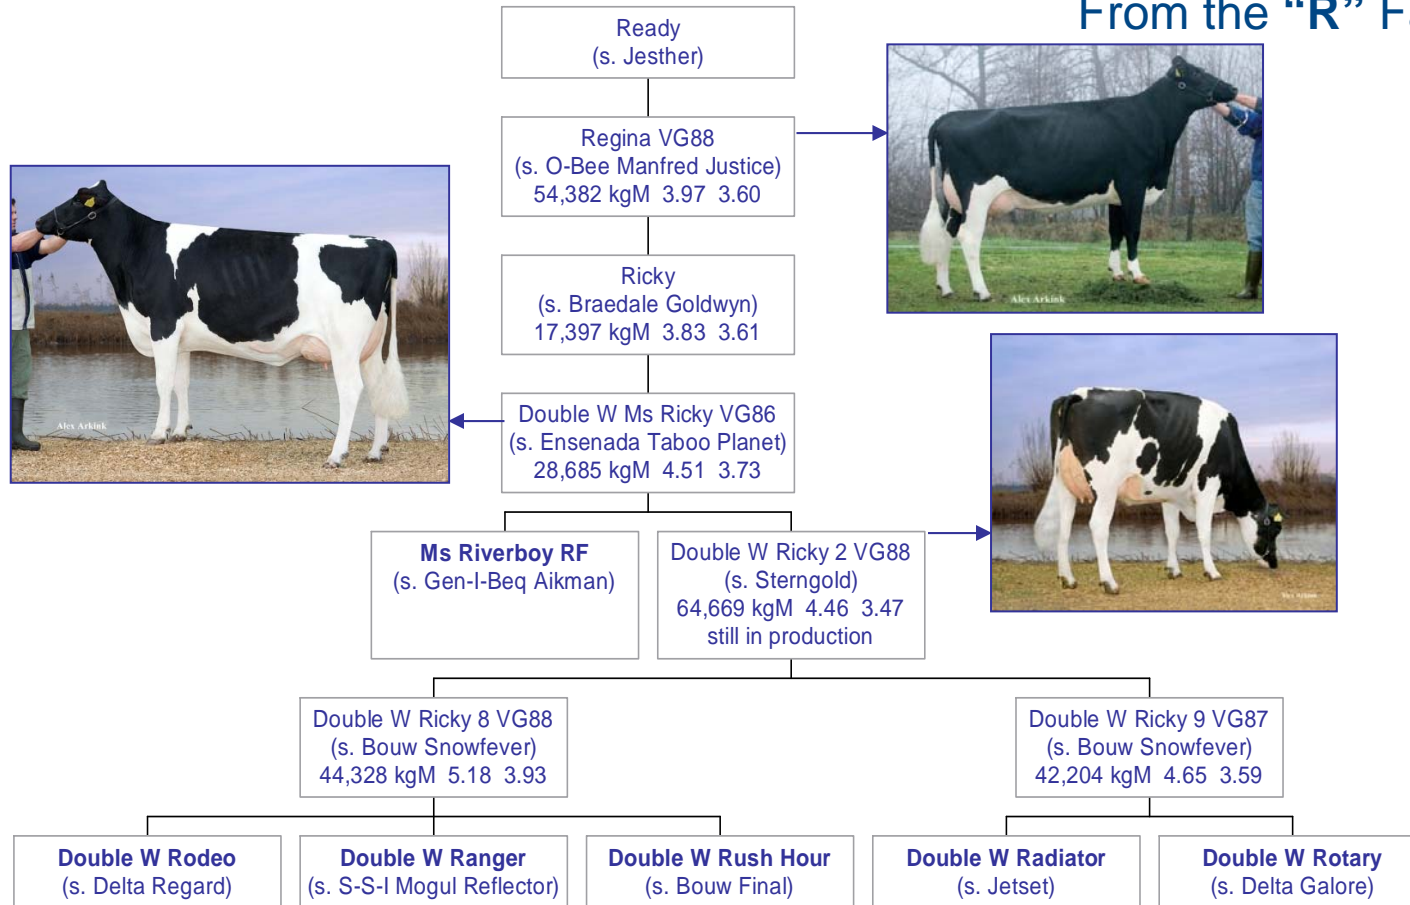

Cow family of Ranger

From the "R" Family

Ready
(s. Jesther)

Regina VG88
(s. O-Bee Manfred Justice)
54,382 kgM 3.97 3.60

Ricky
(s. Braedale Goldwyn)
17,397 kgM 3.83 3.61

Guarini
(s. Braedale Goldwyn)

Double W Ms Ricky VG86
(s. Ensenada Taboo Planet)
28,685 kgM 4.51 3.73

JK Eder Ricky 1 VG88
(s. Ensenada Taboo Planet)
13,818 kgM 4.12 3.51

Ms Riverboy RF
(s. Gen-I-Beq Aikman)

Double W Ricky 2 VG88
(s. Sterngold)
64,669 kgM 4.46 3.47
still in production

Sundance
(s. Va-Early-Dawn Sudan)

Double W Ricky 8 VG88
(s. Bouw Snowfever)
44,328 kgM 5.18 3.93

Double W Rodeo
(s. Delta Regard)
Regard =
Chevrolet x Belfast

Double W Ranger
(s. S-S-I Mogul Reflector)
Reflector =
Mogul x Superstition

Double W Rush Hour
(s. Bouw Final)
Final =
Danno x Epic

Ms Ricky 2

Ms Ricky 8

Cow family of Ranger

From the "R" Family

Double W Ricky 8

Double W Ricky 9

Cow family of Ranger

From the "R" Family