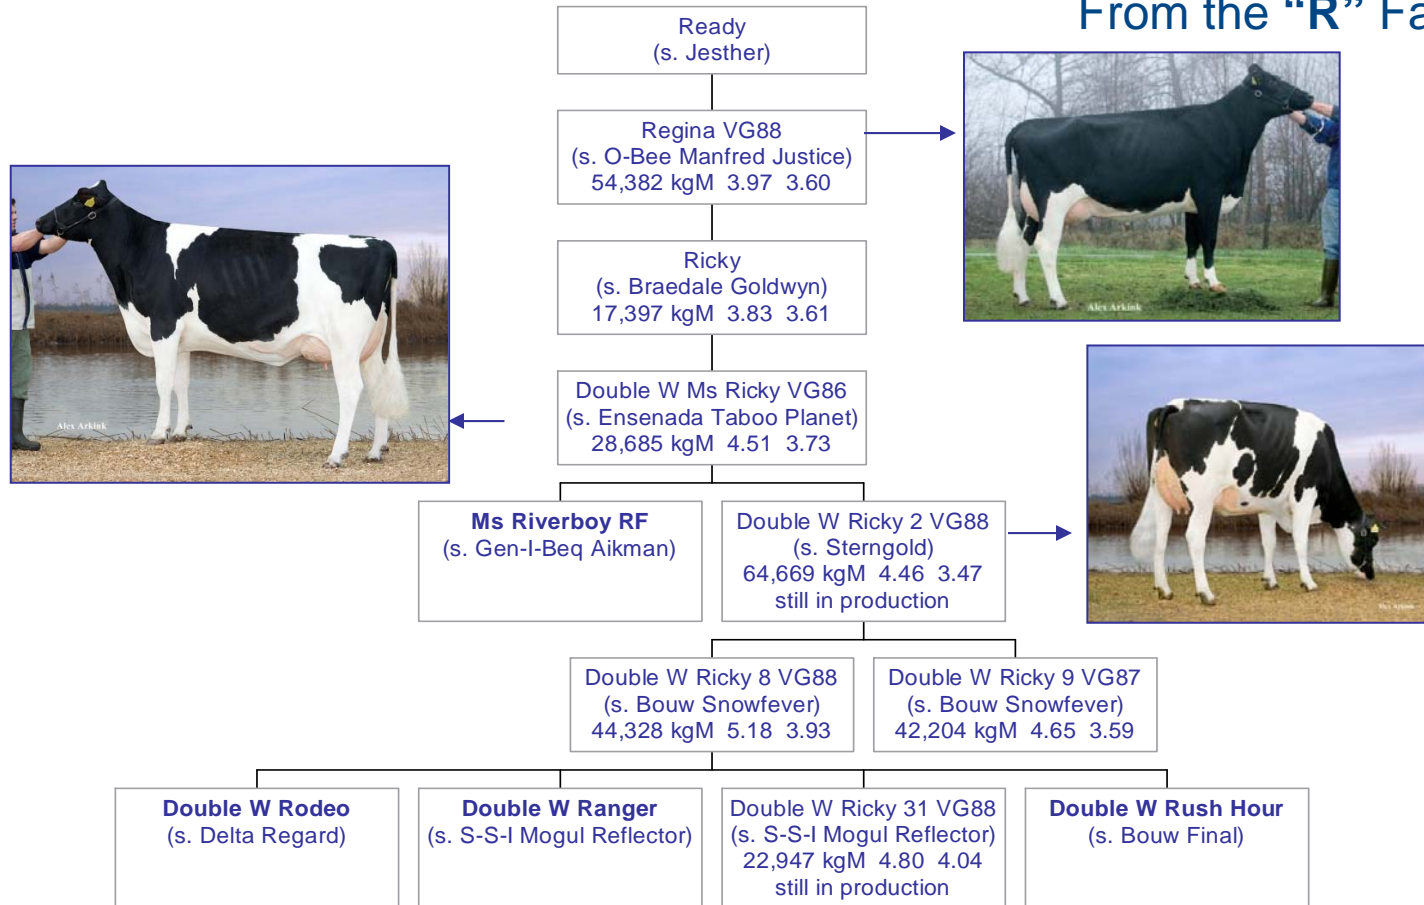

Cow family of Ranger

From the "R" Family

Ready
(s. Jesther)

Regina VG88
(s. O-Bee Manfred Justice)
54,382 kgM 3.97 3.60

Ricky
(s. Braedale Goldwyn)
17,397 kgM 3.83 3.61

Guarini
(s. Braedale Goldwyn)

Double W Ms Ricky VG86
(s. Ensenada Taboo Planet)
28,685 kgM 4.51 3.73

Double W Ricky 8 VG88
(s. Bouw Snowfever)
44,328 kgM 5.18 3.93

Double W Rodeo
(s. Delta Regard)
Regard =
Chevrolet x Belfast

Double W Ranger
(s. S-S-I Mogul Reflector)
Reflector =
Mogul x Superstition

Double W Rush Hour
(s. Bouw Final)
Final =
Danno x Epic

Ms Ricky 2

Ms Ricky 8

Cow family of Ranger

From the "R" Family

Double W Ricky 8

Double W Ricky 9

Cow family of Ranger

From the "R" Family