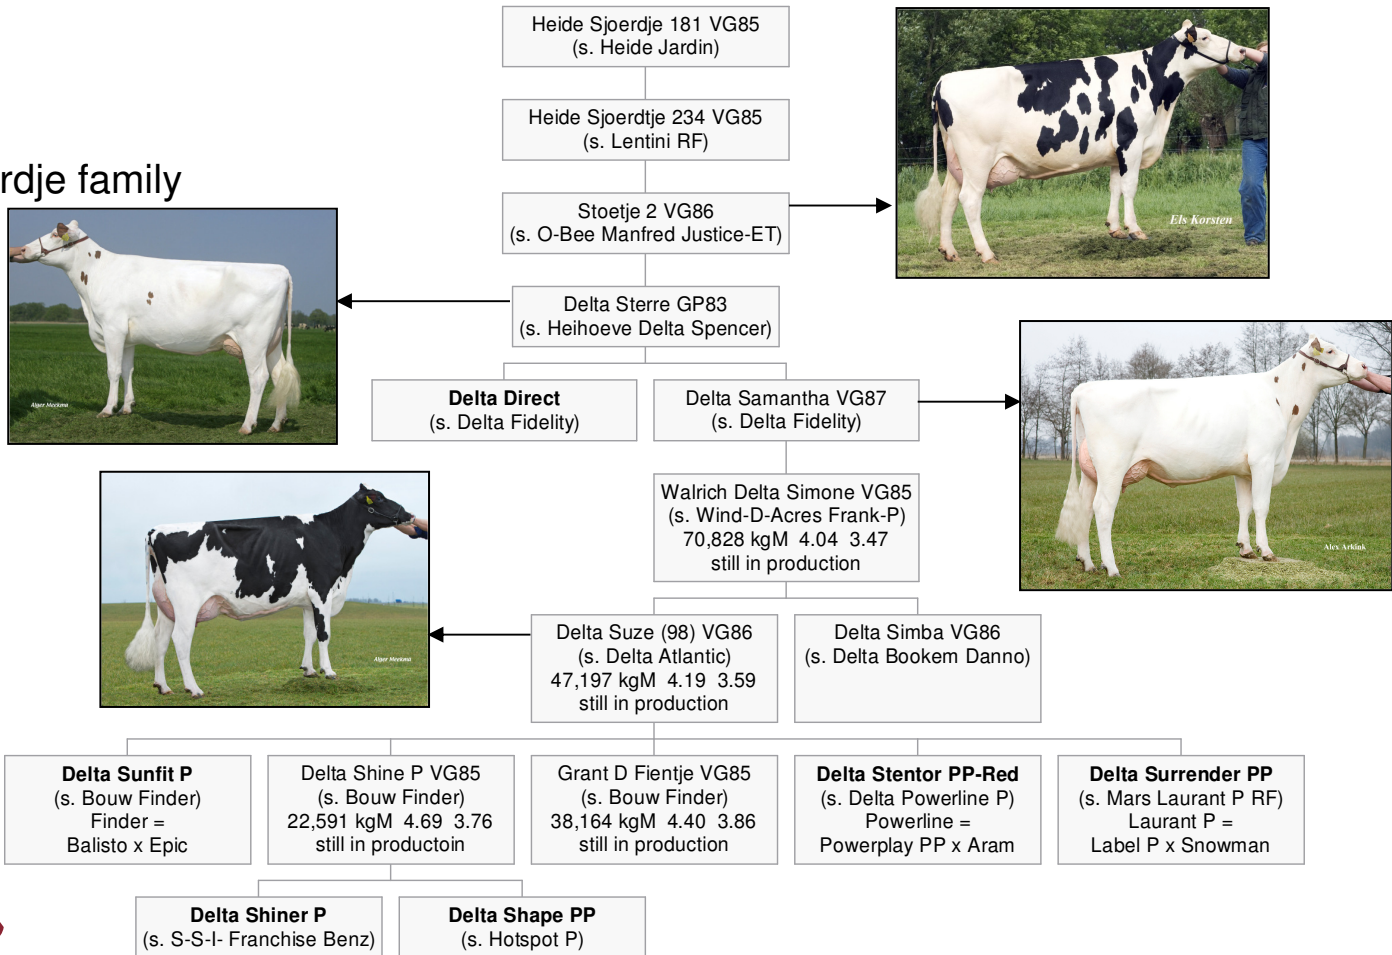

Sunfit P

From the Sjoerdje family

Stoetje 2 VG86
(s. O-Bee Manfred Justice-ET)

Delta Sterre GP83
(s. Heihoeve Delta Spencer)

Delta Samantha VG87
(s. Delta Fidelity)

Walrich Delta Simone VG85
(s. Wind-D-Acres Frank-P)
70,828 kgM 4,04 3.47
still in production

Delta Suze (98)VG86
(s. Delta Atlantic)
47,197 kgM 4.19 3.59
still in production

Manders Suze VG88
(s. Weelder Esperanto)
20,811 kgM 4.06 3.53
still in production

Grant D Fientje VG85
(s. Bouw Finder)
38,164 kgM 4.40 3.86
still in production

Delta Sunfit P
(s. Bouw Finder)

Delta Shine P VG85
(s. Bouw Finder)
22,591 kgM 4.69 3.76
still in production

Delta Shape PP
(s. Hotspot P)

BETTER COWS > BETTER LIFE

Sunfit P

From the Sjoerdje family

BETTER COWS > BETTER LIFE